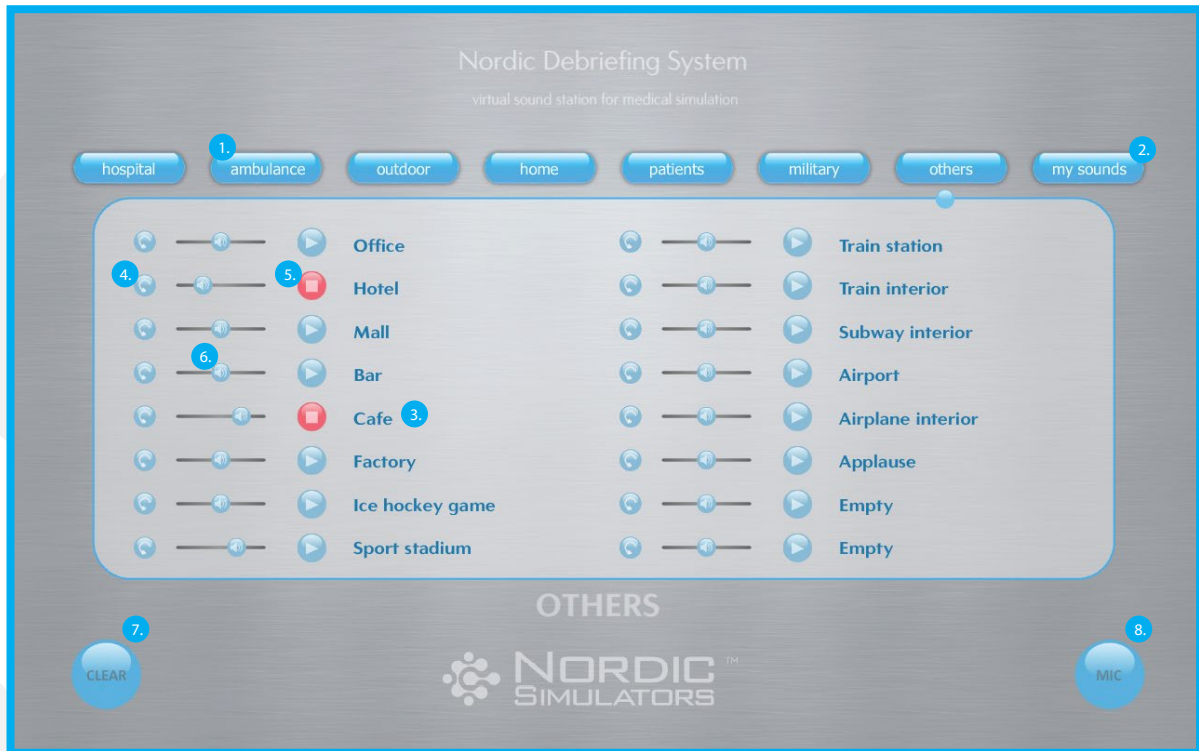

User interface

1. Select sound environment you want to use
2. Record your own sounds
3. Name of the sound
4. Play sound effect nonstop
5. Play sound effect once
6. Volume control for each sound
7. Clear all
8. Talk live to the training room