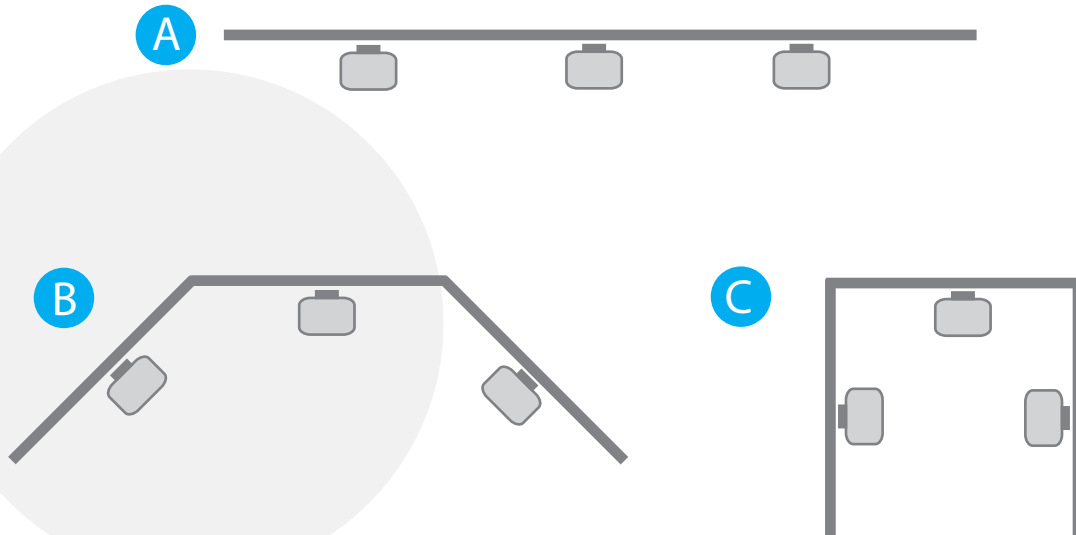

examples of backgrounds